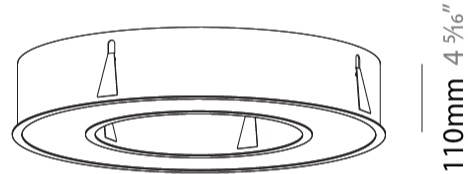

GENERAL

Series: Glorious
Subseries: Glorious
Brand: Prolicht
Division: Architectural
Mounting Type: Recessed
Mounting Location: Ceiling
Subcategory: Ambient

PHYSICAL

Shape: Round
Diameter (mm): 770
Diameter (in): 30 ⁵/₁₆
Height (mm): 110
Height (in): 4 ⁵/₁₆
Min. Recessing Depth (mm): 120
Min. Recessing Depth (in): 4 ³/₄
Light Distribution: Direct
Weight (kg): 9.285
Weight (lbs): 20.47
Diffuser: PMMA - Opal or Micro-Prism
Fixture Finish: SSR / BKV / CWI / CRY / HAB / UFT / ITA / RUA / FTG / MYG / LOD / PUS / FRO / FUP / KIA / POP / BLS / SPG / MEY / GOH / GUM / CHC / COM / ABZ / JAG / OBR / MOS / ROR
Fixture Material: Aluminum
Cut-out Measurements: 760mm / 29 15/16" x 440mm / 17 5/16"

ELECTRICAL

Lamp Type: LED (Zhaga Standard)
Input Wattage (W): 30
Total Output Wattage (W): 24 / 19.2 (3500K)
Dimming: Non-Dimming / Phase Dimming (120Vac only) / 0-10V Dimming
Driver Included: Yes
Driver Location: Integrated
Driver Type: Constant Current - 120 / 277Vac
Driver Class: Class 2
Input Voltage (V): 120 - 277
Constant Current (MA): 350 / 600 (3500K)

LED

Color Temperature (°K): 3000 / 3500 / 4000
Max. Delivered Lumen (lm): 2770 / 2862 / 2920
CRI: >80 CRI
Efficiency (%): 65
Lamp Life (hrs): 50000

OPTICAL

RATINGS AND CERTIFICATIONS

Certified By: Certified for North American Standards
IP rating: IP20

Ø 428mm 16 ⁷/₈ "

Ø 770mm 30 ⁵/₁₆ "

110mm 4 ⁵/₁₆ "

760mm x 440mm
29 ¹⁵/₁₆" x 17 ⁵/₁₆"

120mm
4 ³/₄"

10 - 15mm
³/₈" - ⁹/₁₆"