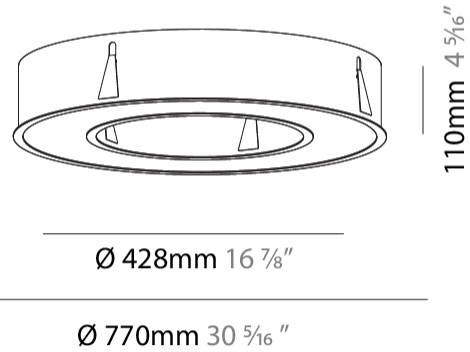

GENERAL

Series: Glorious
Subseries: Glorious
Brand: Prolicht
Division: Architectural
Mounting Type: Recessed
Mounting Location: Ceiling
Subcategory: Ambient

PHYSICAL

Shape: Round
Diameter (mm): 770
Diameter (in): 30 ⁵/₁₆
Height (mm): 110
Height (in): 4 ⁵/₁₆
Min. Recessing Depth (mm): 120
Min. Recessing Depth (in): 4 ³/₄
Light Distribution: Direct
Weight (kg): 9.285
Weight (lbs): 20.47
Diffuser: PMMA - Opal or Micro-Prism
Fixture Finish: SSR / BKV / CWI / CRY / HAB / UFT / ITA / RUA / FTG / MYG / LOD / PUS / FRO / FUP / KIA / POP / BLS / SPG / MEY / GOH / GUM / CHC / COM / ABZ / JAG / OBR / MOS / ROR
Fixture Material: Aluminum
Cut-out Measurements: 760mm / 29 15/16" x 440mm / 17 5/16"

ELECTRICAL

Lamp Type: LED (Zhaga Standard)
Input Wattage (W): 30
Total Output Wattage (W): 24 / 19.2 (3500K)
Dimming: Non-Dimming / Phase Dimming (120Vac only) / 0-10V Dimming
Driver Included: Yes
Driver Location: Integrated
Driver Type: Constant Current - 120 / 277Vac
Driver Class: Class 2
Input Voltage (V): 120 - 277
Constant Current (MA): 350 / 600 (3500K)

LED

Color Temperature (°K): 3000 / 3500 / 4000
Max. Delivered Lumen (lm): 2770 / 2862 / 2920
CRI: >80 CRI
Efficiency (%): 65
Lamp Life (hrs): 50000

OPTICAL

RATINGS AND CERTIFICATIONS

Certified By: Certified for North American Standards
IP rating: IP20

760mm x 440mm
29 15/16" x 17 5/16"

120mm
4 3/4"

10 - 15mm
3/8" - 9/16"