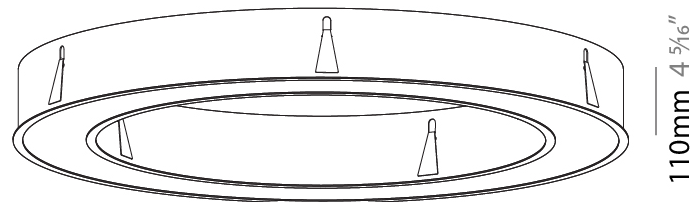

GENERAL

Series: Glorious
Subseries: Glorious
Brand: Prolicht
Division: Architectural
Mounting Type: Recessed
Mounting Location: Ceiling
Subcategory: Ambient

PHYSICAL

Shape: Round
Diameter (mm): 1270
Diameter (in): 50
Height (mm): 110
Height (in): 4 5/16
Min. Recessing Depth (mm): 120
Min. Recessing Depth (in): 4 3/4
Light Distribution: Direct
Weight (kg): 15.446
Weight (lbs): 34.05
Diffuser: PMMA - Opal or Micro-Prism
Fixture Finish: SSR / BKV / CWI / CRY / HAB / UFT / ITA / RUA / FTG / MYG / LOD / PUS / FRO / FUP / KIA / POP / BLS / SPG / MEY / GOH / GUM / CHC / COM / ABZ / JAG / OBR / MOS / ROR
Fixture Material: Aluminum
Cut-out Measurements: 1260mm / 49 5/8" x 940mm / 37"

ELECTRICAL

Lamp Type: LED (Zhaga Standard)
Input Wattage (W): 60
Total Output Wattage (W): 48 / 38.4 (3500K)
Dimming: 0-10V Dimming / Phase Dimming (120Vac Only)
Driver Included: Yes
Driver Location: Integrated
Driver Type: Constant Current - 120 / 277Vac
Driver Class: Class 2
Input Voltage (V): 120 - 277
Constant Current (MA): 350 / 600 (3500K)

LED

Color Temperature (°K): 3000 / 3500 / 4000
Max. Delivered Lumen (lm): 5540 / 5733 / 5850
CRI: >80 CRI
Efficiency (%): 65
Lamp Life (hrs): 50000

OPTICAL

RATINGS AND CERTIFICATIONS

Certified By: Certified for North American Standards
IP rating: IP20

Ø 928mm 36 9/16"

Ø 1270mm 50"

110mm 4 5/16"

1260mm x 940mm
49 5/8" x 37"

120mm
4 3/4"

10 - 15mm
3/8" - 9/16"