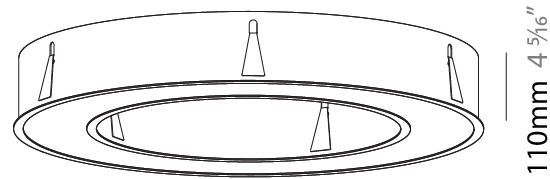

GENERAL

Series: Glorious
 Subseries: Glorious
 Brand: Prolicht
 Division: Architectural
 Mounting Type: Recessed
 Mounting Location: Ceiling
 Subcategory: Ambient

PHYSICAL

Shape: Round
 Diameter (mm): 970
 Diameter (in): 38 ³/₁₆
 Height (mm): 110
 Height (in): 4 ⁵/₁₆
 Min. Recessing Depth (mm): 120
 Min. Recessing Depth (in): 4 ³/₄
 Light Distribution: Direct
 Weight (kg): 11.164
 Weight (lbs): 24.61
 Diffuser: PMMA - Opal or Micro-Prism
 Fixture Finish: SSR / BKV / CWI / CRY / HAB / UFT / ITA / RUA / FTG / MYG / LOD / PUS / FRO / FUP / KIA / POP / BLS / SPG / MEY / GOH / GUM / CHC / COM / ABZ / JAG / OBR / MOS / ROR
 Fixture Material: Aluminum
 Cut-out Measurements: 960mm / 37 13/16" x 640mm / 25 3/16"

PROJECT
TYPE
SPECIFIER
QUANTITY
DATE

110mm 4 ⁵/₁₆"

Ø 628mm 24 ³/₄"

Ø 970mm 38 ³/₁₆ "

960mm x 640mm
 37 ¹³/₁₆" x 25 ³/₁₆"

120mm
 4 ³/₄"

10 - 15mm
 3 ¹/₈" - 9 ¹/₁₆"

A37505-