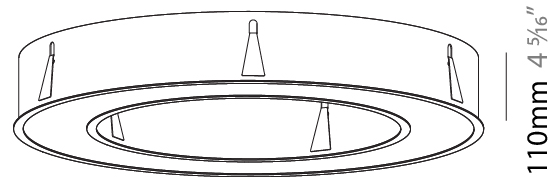

GENERAL

Series: Glorious
Subseries: Glorious
Brand: Prolicht
Division: Architectural
Mounting Type: Recessed
Mounting Location: Ceiling
Subcategory: Ambient

PHYSICAL

Shape: Round
Diameter (mm): 970
Diameter (in): 38 ³/₁₆
Height (mm): 110
Height (in): 4 ⁵/₁₆
Min. Recessing Depth (mm): 120
Min. Recessing Depth (in): 4 ³/₄
Light Distribution: Direct
Weight (kg): 11.164
Weight (lbs): 24.61
Diffuser: PMMA - Opal or Micro-Prism
Fixture Finish: SSR / BKV / CWI / CRY / HAB / UFT / ITA / RUA / FTG / MYG / LOD / PUS / FRO / FUP / KIA / POP / BLS / SPG / MEY / GOH / GUM / CHC / COM / ABZ / JAG / OBR / MOS / ROR
Fixture Material: Aluminum
Cut-out Measurements: 960mm / 37 13/16" x 640mm / 25 3/16"

ELECTRICAL

Lamp Type: LED (Zhaga Standard)
Input Wattage (W): 45
Total Output Wattage (W): 36 / 28.8 (3500K)
Dimming: 0-10V Dimming / Phase Dimming (120Vac Only)
Driver Included: Yes
Driver Location: Integrated
Driver Type: Constant Current - 120 / 277Vac
Driver Class: Class 2
Input Voltage (V): 120 - 277
Constant Current (MA): 350 / 900 (3500K)

LED

Color Temperature (°K): 3000 / 3500 / 4000
Max. Delivered Lumen (lm): 4150 / 4302 / 4390
CRI: >80 CRI
Efficiency (%): 65
Lamp Life (hrs): 50000

OPTICAL

RATINGS AND CERTIFICATIONS

Certified By: Certified for North American Standards
IP rating: IP20

PROJECT	
TYPE	
SPECIFIER	
QUANTITY	
DATE	

110mm 4 ⁵/₁₆"

Ø 628mm 24 ³/₄"

Ø 970mm 38 ³/₁₆ "

960mm x 640mm
37 ¹³/₁₆" x 25 ³/₁₆"

120mm
4 ³/₄"

10 - 15mm
3 ¹/₈" - 9 ¹/₁₆"